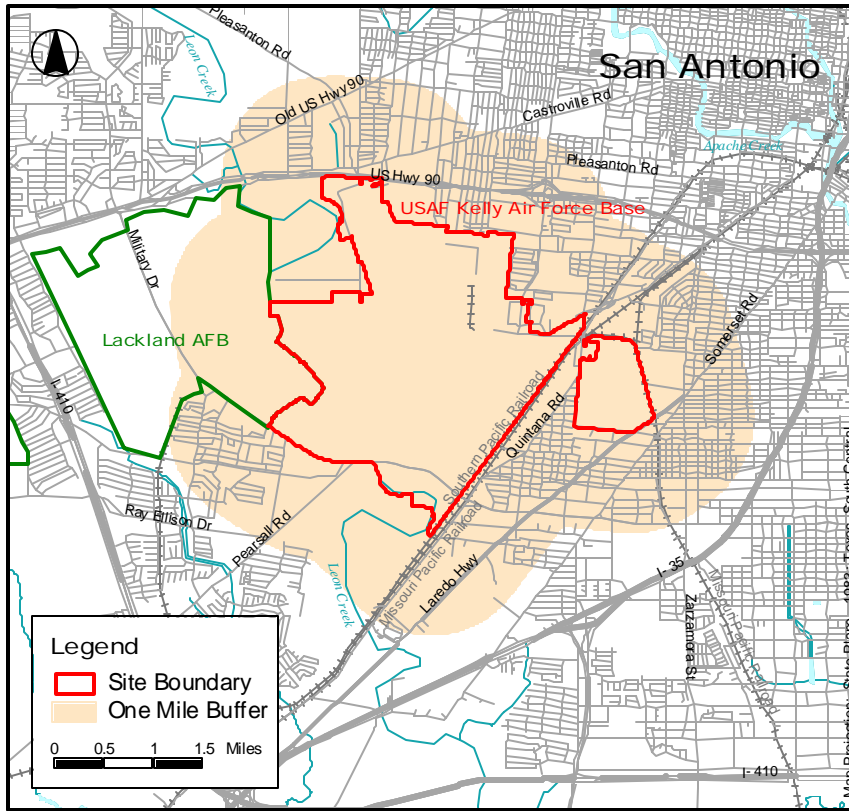

Figure 5

USAF Kelly Air Force Base

San Antonio, Texas

CERCLIS No. TX2571724333

INTRO MAP

Demographic Statistics Within One Mile of Site*

Total Population	56779
White	37887
Black	2274
American Indian, Eskimo, Aleut	160
Asian or Pacific Islander	435
Other Race	16022
Hispanic Origin	45663
Children Aged 6 and Younger	7421
Adults Aged 65 and Older	4669
Females Aged 15 - 44	12933
Total Housing Units	17214

Base Map Source: 1995 TIGER/Line Files

Demographics Statistics Source: 1990 U.S. Census
*Calculated using an area-proportion spatial analysis technique

Population Density

Source: 1990 U.S. Census

Children 6 Years and Younger